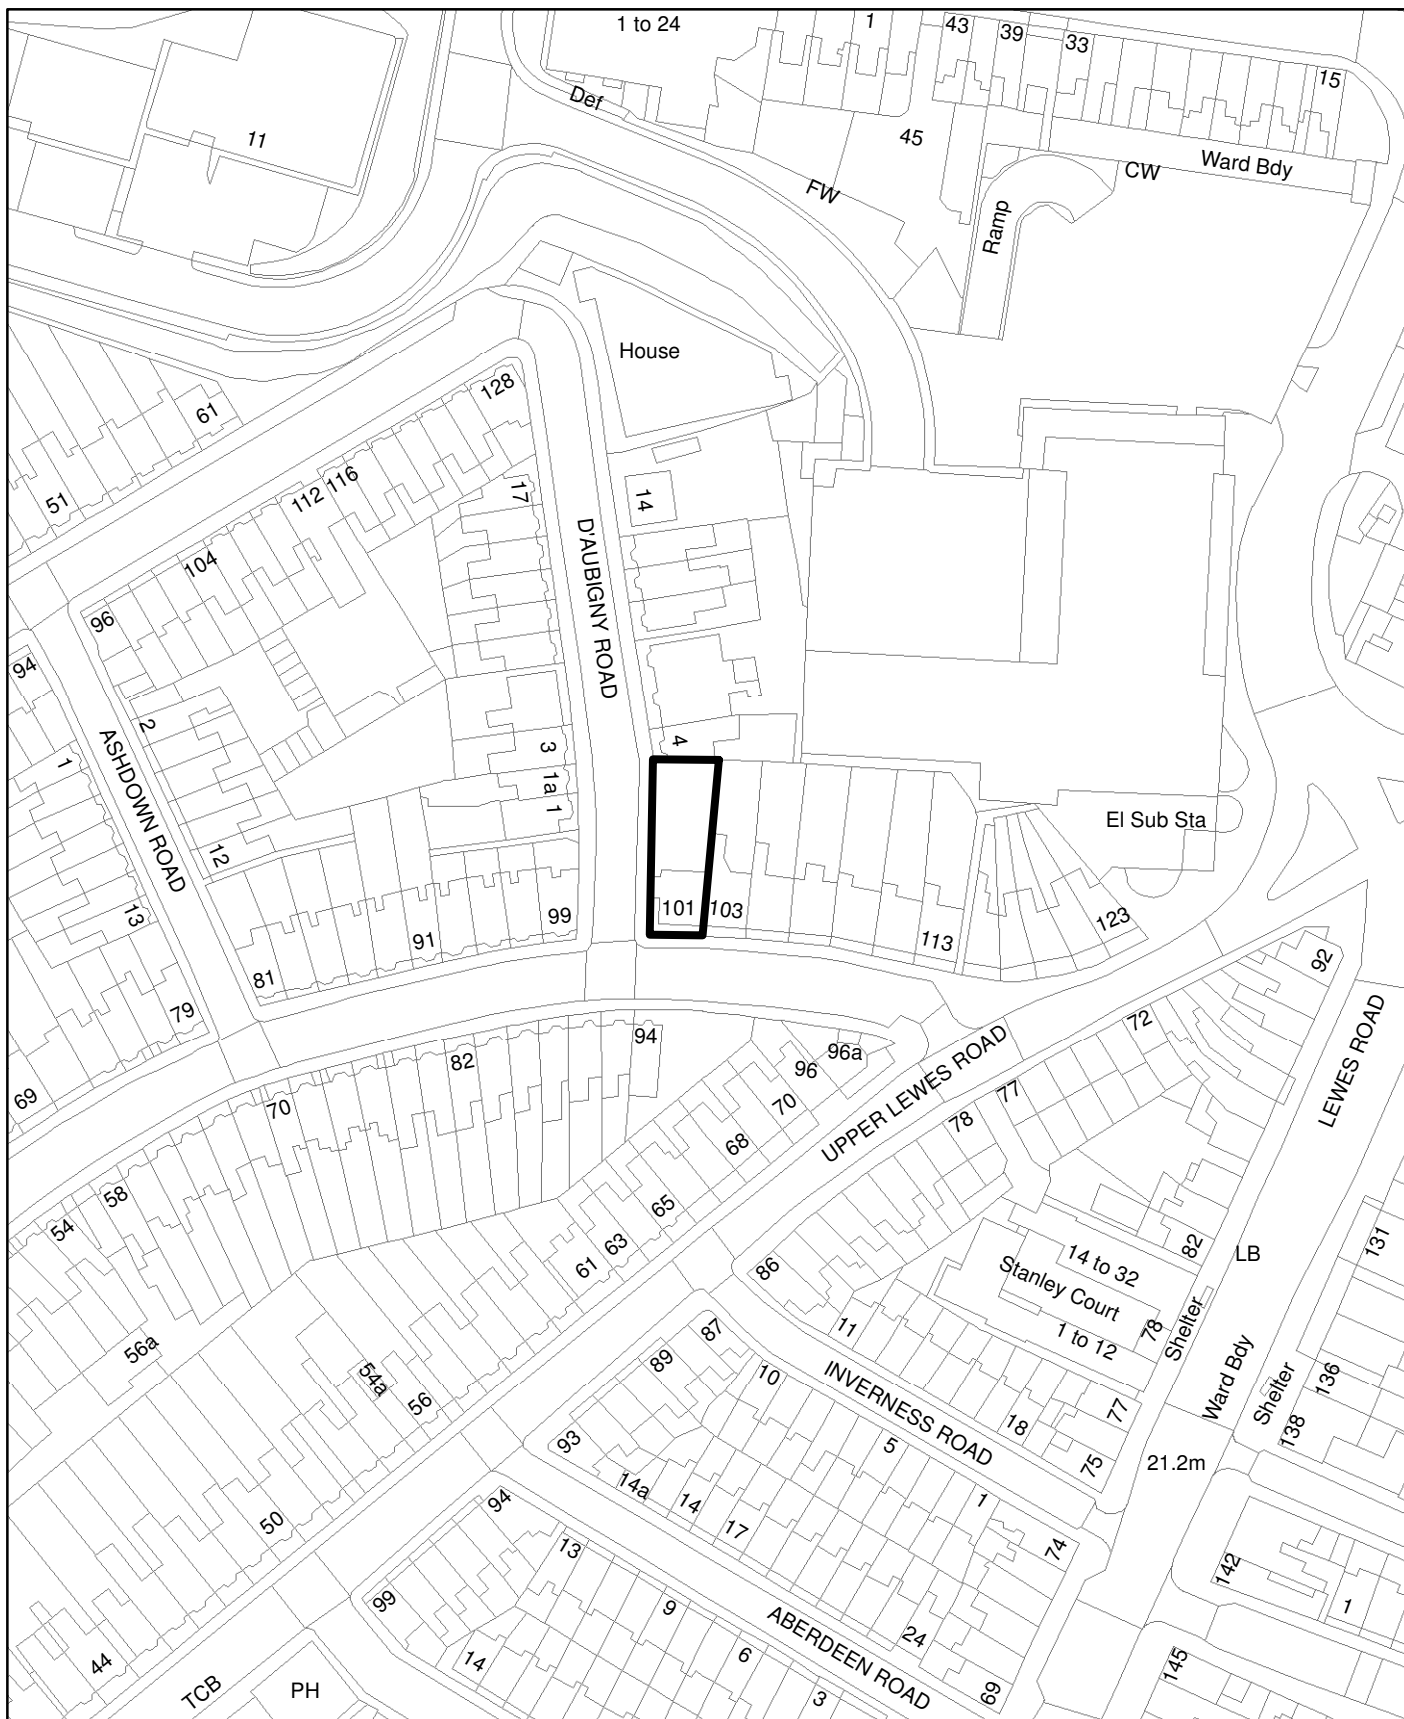

BH2016/00753 101 Roundhill Crescent, Brighton

**Brighton & Hove
City Council**

Scale: 1:1,250